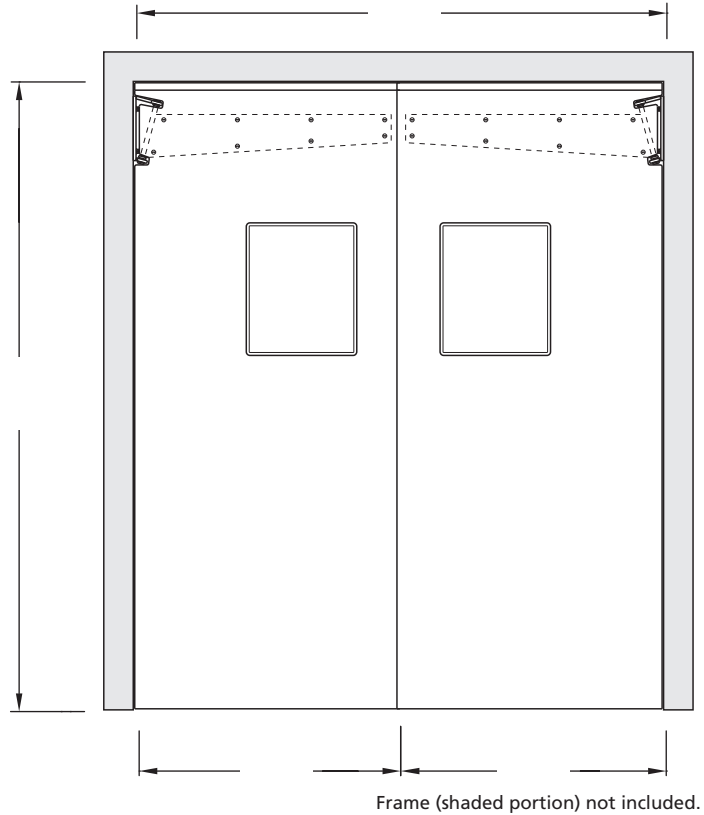

# ALECO<sup>®</sup> IMPACDOR<sup>®</sup> OPTIMA

The world's only one-piece  
"flapper style" impact door

Specifications: 1 ply PVC with clear  
PVC window.

#### PANEL

[ ] .250 (1/4") thick (standard)

#### WINDOW

[ ] 15" x 18" is standard.