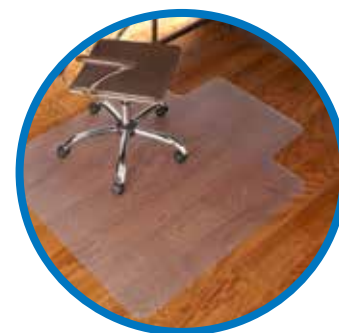

ES ROBBINS core line of clear chairmats have achieved GREENGUARD Gold Certification for low chemical emissions, making Everlife chairmats a healthier option for use in the home and workplace.

VISIT GREENGUARD.ORG TO FIND OUT MORE INFORMATION ON THE CERTIFICATION PROCESS.

NO CRACK MAT™

Our chairmats will not crack when used in the correct application.

GOODBYE SHARP CLEATS
ES ROBBINS chairmats for carpet feature the AnchorBar® chairmat cleat system - safer for handling and for your carpet