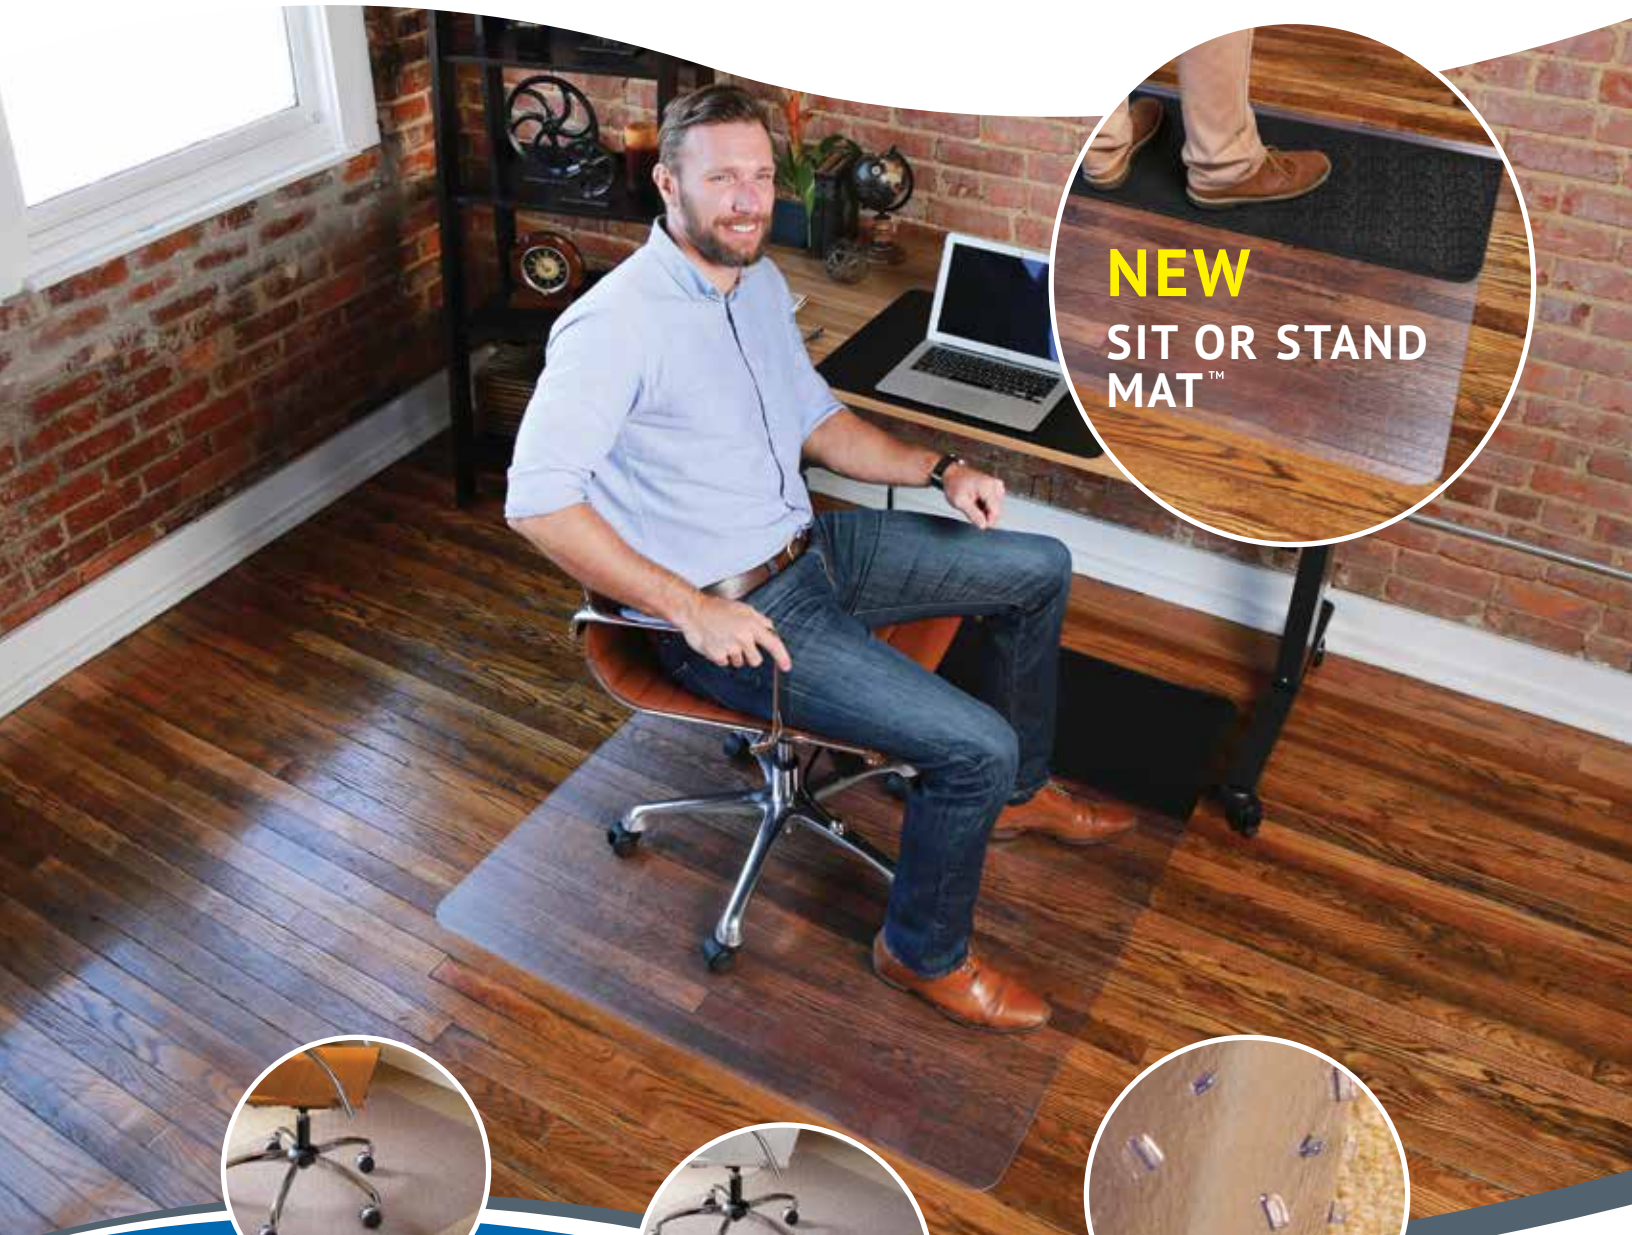

Chairmats

NEW
SIT OR STAND
MAT™

Natural Origins®

EverLife®

Anchorbar

SIT OR STAND MAT™

INTRODUCING

The revolutionary all-in-one Sit or Stand Mat™ by ES ROBBINS! Exclusive patent pending hybrid technology was designed to reduce the negative effects of sitting all day. The Sit or Stand Mat™ offers a unique, dual sit to stand desk solution that promotes good health and increases productivity.

WORK SMARTER. LIVE LONGER.

SIT OR STAND MAT™ FOR YOUR HEALTH.™

36X53
LIPPED

45X53
RECTANGLE

FEATURES

- Dual purpose mat offers the flexibility to either sit or stand
- 3/8" foam cushion with vinyl backing provides comfort and support to the body while standing
- Innovative hinge folds for cushion, unfolds to full size chairmat
- High quality vinyl chairmat provides a durable rolling surface and floor protection
- Fluted underside grips low pile carpets up to 3/8" thick including padding and hard floors: laminate, wood, tile and other hard floor surfaces
- Made in the USA
- 1-Year Limited Warranty