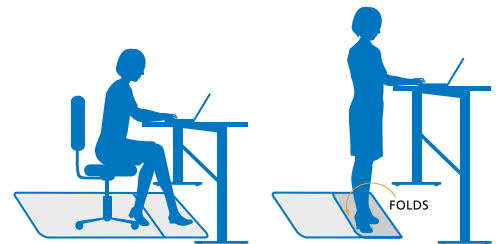

FEATURES

- Dual purpose mat offers the flexibility to either sit or stand
- 3/8" foam cushion with vinyl backing provides comfort and support to the body while standing
- Innovative hinge folds for cushion, unfolds to full size chairmat
- High quality vinyl chairmat provides a durable rolling surface and floor protection
- Fluted underside grips low pile carpets up to 3/8" thick including padding and hard floors: laminate, wood, tile and other hard floor surfaces
- Made in the USA
- 1-Year Limited Warranty

*The Ideal Mat for
Sit to Stand Desks!*