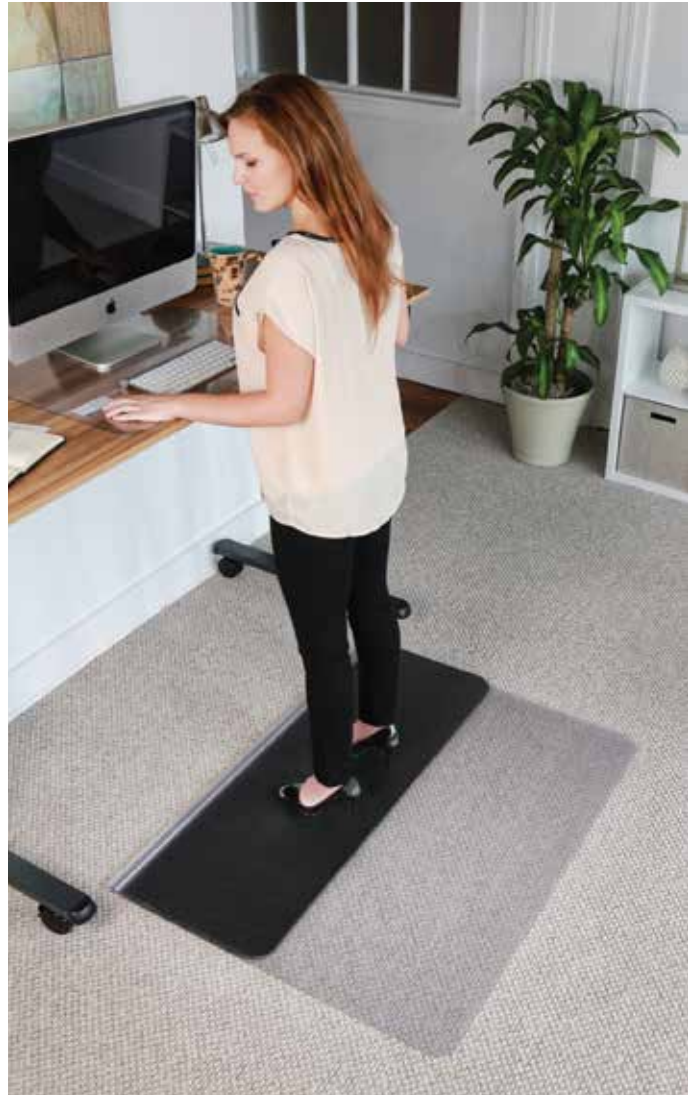

Chairmats

NEW
SIT OR STAND
MAT™

Natural Origins®

EverLife®

Anchorbar

SIT OR STAND MAT™

INTRODUCING

The revolutionary all-in-one Sit or Stand Mat™ by ES ROBBINS! Exclusive patent pending hybrid technology was designed to reduce the negative effects of sitting all day. The Sit or Stand Mat™ offers a unique, dual sit to stand desk solution that promotes good health and increases productivity.

WORK SMARTER. LIVE LONGER.

SIT OR STAND MAT™ FOR YOUR HEALTH.™

36X53
LIPPED

45X53
RECTANGLE

FEATURES

- Dual purpose mat offers the flexibility to either sit or stand
- 3/8" foam cushion with vinyl backing provides comfort and support to the body while standing
- Innovative hinge folds for cushion, unfolds to full size chairmat
- High quality vinyl chairmat provides a durable rolling surface and floor protection
- Fluted underside grips low pile carpets up to 3/8" thick including padding and hard floors: laminate, wood, tile and other hard floor surfaces
- Made in the USA
- 1-Year Limited Warranty