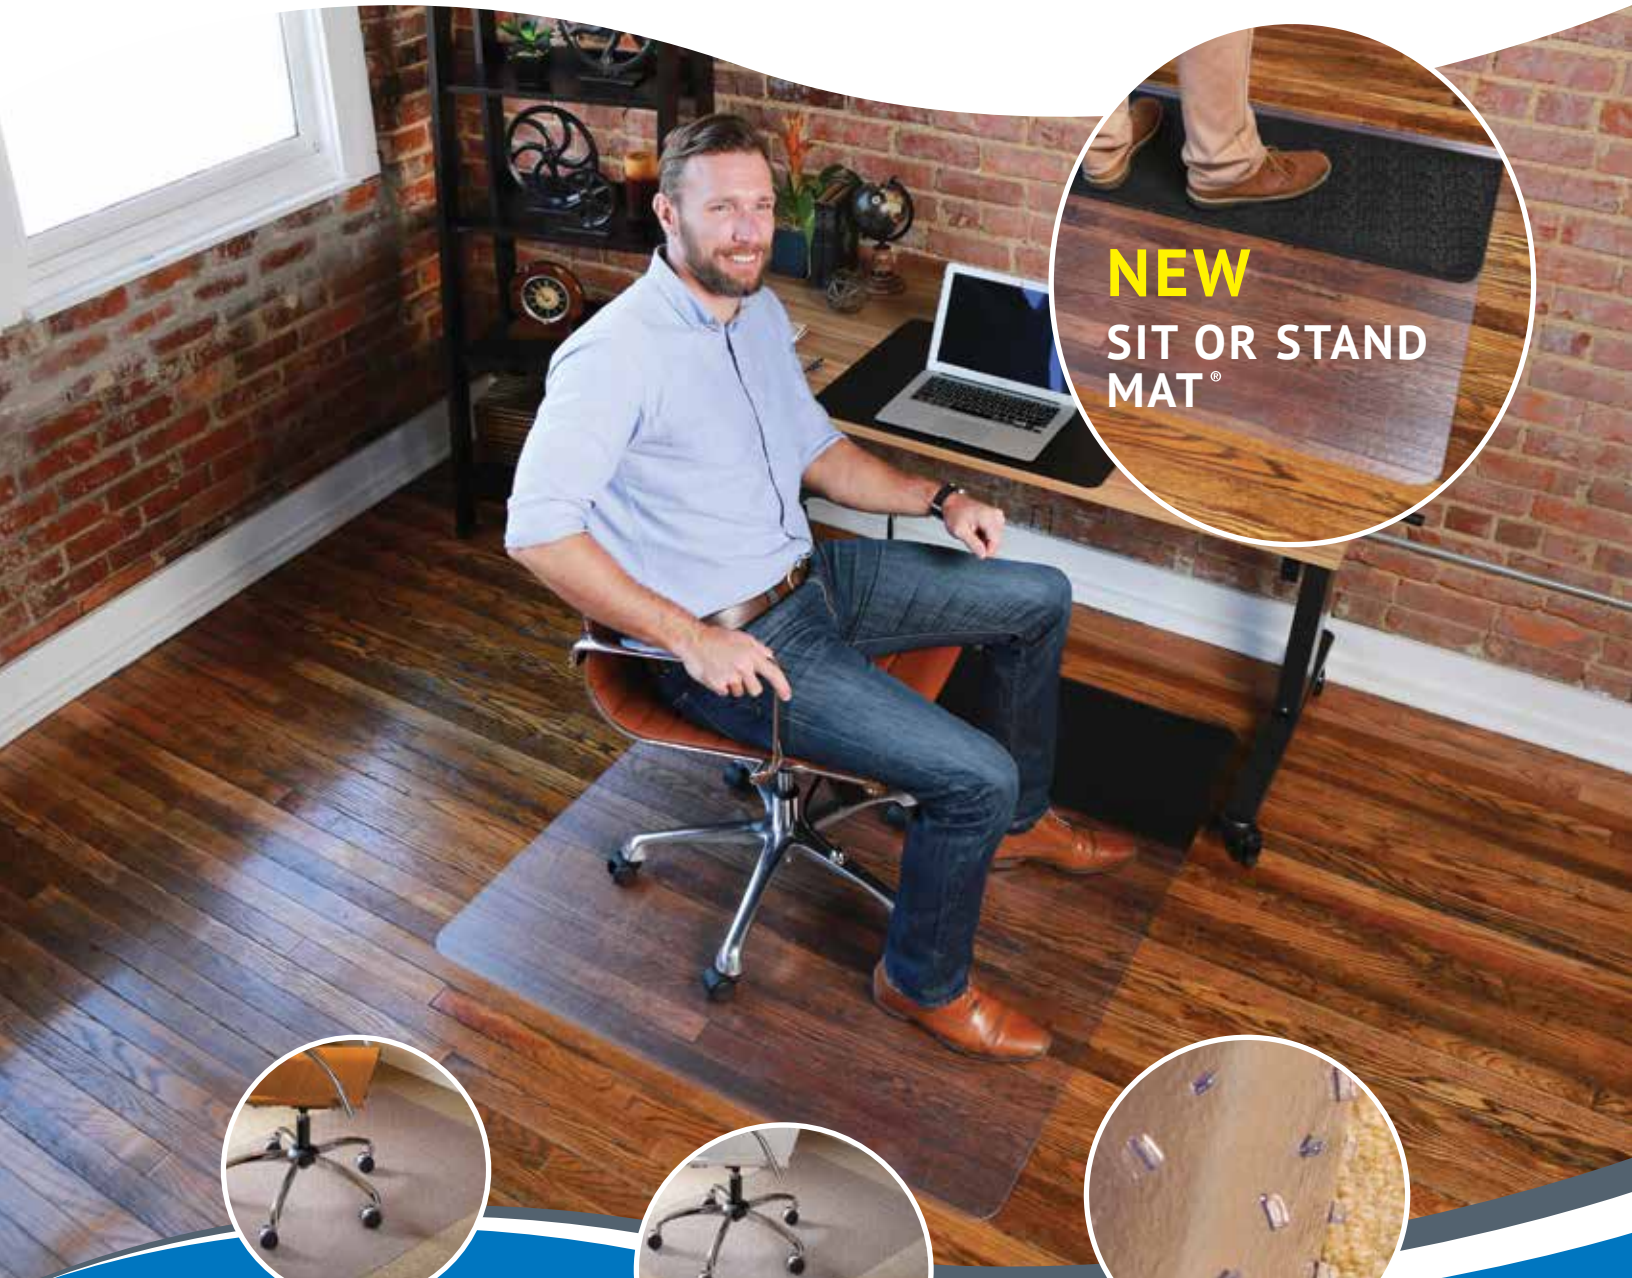

Chairmats

NEW
SIT OR STAND
MAT®

Natural Origins®

EverLife®

Anchorbar®

SIT OR STAND MAT®

INTRODUCING

The revolutionary all-in-one Sit or Stand Mat® by ES ROBBINS! Exclusive patent pending hybrid technology was designed to reduce the negative effects of sitting all day. The Sit or Stand Mat® offers a unique, dual sit to stand desk solution that promotes good health and increases productivity.

WORK SMARTER. LIVE LONGER.
SIT OR STAND MAT FOR YOUR HEALTH.™

FEATURES

- Dual purpose mat offers the flexibility to either sit or stand
- 3/8" foam cushion with vinyl backing provides comfort and support to the body while standing
- Innovative hinge folds for cushion, unfolds to full size chairmat
- High quality vinyl chairmat provides a durable rolling surface and floor protection
- Fluted underside grips low pile carpets up to 3/8" thick including padding and hard floors: laminate, wood, tile and other hard floor surfaces
- Made in the USA
- 1-Year Limited Warranty

The Ideal Mat for Sit to Stand Desks!

U.S. PATENT PENDING

2020™
ACCREDITED
MANUFACTURER

ANCHORBAR®

GOODBYE SHARP CLEATS

ES ROBBINS CHAIRMATS FOR CARPET FEATURE THE ANCHORBAR® CHAIRMAT CLEAT SYSTEM - SAFER FOR YOUR HANDS AND FOR YOUR CARPET

- Revolutionary Anchorbar replaces sharp pin cleats
- Securely holds mat in place without damage to carpet
- Gentle on the carpet and to the touch

ES ROBBINS EVERLIFE® AND NATURAL ORIGINS® CHAIRMATS FOR CARPET FEATURE THE ANCHORBAR® CHAIRMAT CLEAT SYSTEM