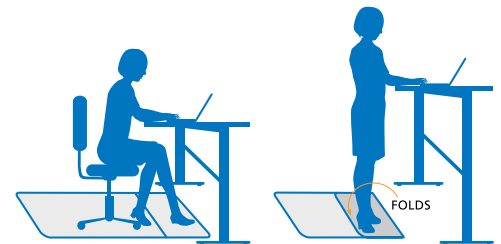

FEATURES

- Dual purpose mat offers the flexibility to either sit or stand
- 3/8" foam cushion with vinyl backing provides comfort and support to the body while standing
- Innovative hinge folds for cushion, unfolds to full size chairmat
- High quality vinyl chairmat provides a durable rolling surface and floor protection
- Fluted underside grips low pile carpets up to 3/8" thick including padding and hard floors: laminate, wood, tile and other hard floor surfaces
- Made in the USA
- 1-Year Limited Warranty

The Ideal Mat for Sit to Stand Desks!