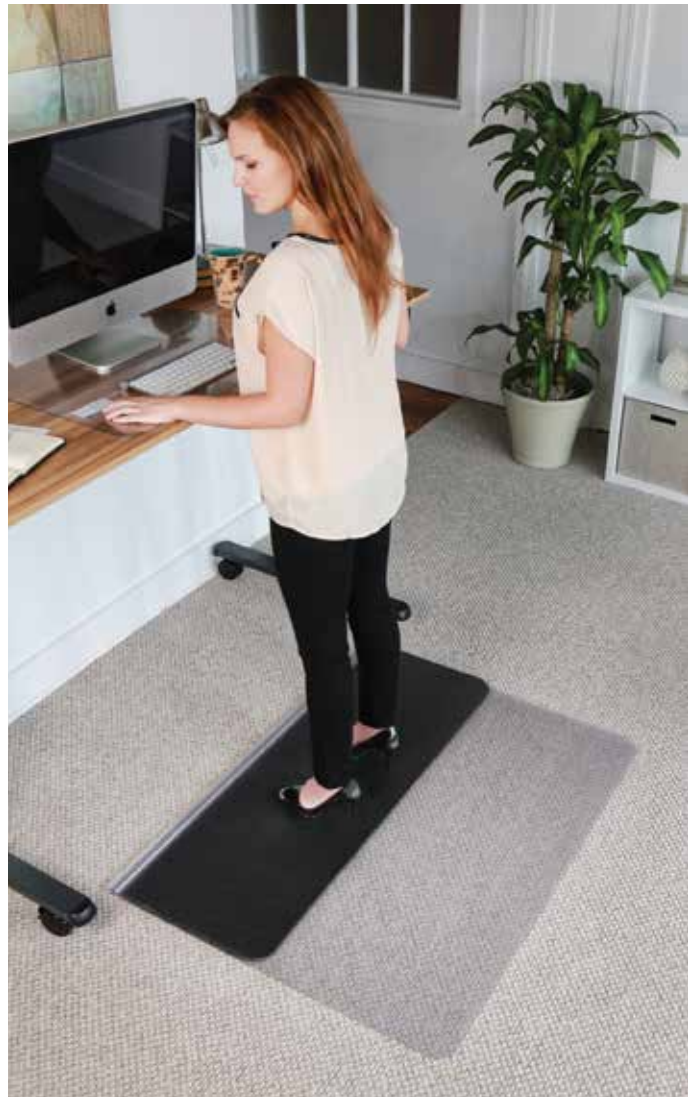

Chairmats

NEW
SIT OR STAND
MAT®

Natural Origins®

EverLife®

Anchorbar®

SIT OR STAND MAT®

INTRODUCING

The revolutionary all-in-one Sit or Stand Mat® by ES ROBBINS! Exclusive patent pending hybrid technology was designed to reduce the negative effects of sitting all day. The Sit or Stand Mat® offers a unique, dual sit to stand desk solution that promotes good health and increases productivity.

WORK SMARTER. LIVE LONGER.
SIT OR STAND MAT FOR YOUR HEALTH.™

FEATURES

- Dual purpose mat offers the flexibility to either sit or stand
- 3/8" foam cushion with vinyl backing provides comfort and support to the body while standing
- Innovative hinge folds for cushion, unfolds to full size chairmat
- High quality vinyl chairmat provides a durable rolling surface and floor protection
- Fluted underside grips low pile carpets up to 3/8" thick including padding and hard floors: laminate, wood, tile and other hard floor surfaces
- Made in the USA
- 1-Year Limited Warranty

The Ideal Mat for Sit to Stand Desks!

U.S. PATENT PENDING

2020™
ACCREDITED
MANUFACTURER

ANCHORBAR®

GOODBYE SHARP CLEATS

ES ROBBINS CHAIRMATS FOR CARPET FEATURE THE ANCHORBAR® CHAIRMAT CLEAT SYSTEM - SAFER FOR YOUR HANDS AND FOR YOUR CARPET

- Revolutionary Anchorbar replaces sharp pin cleats
- Securely holds mat in place without damage to carpet
- Gentle on the carpet and to the touch

ES ROBBINS EVERLIFE® AND NATURAL ORIGINS® CHAIRMATS FOR CARPET FEATURE THE ANCHORBAR® CHAIRMAT CLEAT SYSTEM